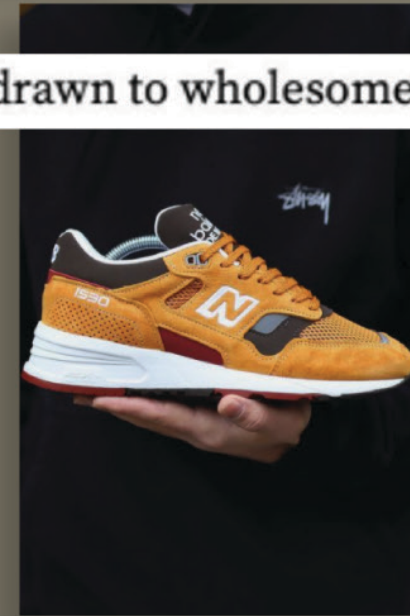

and will be drawn to wholesome, natural tones.